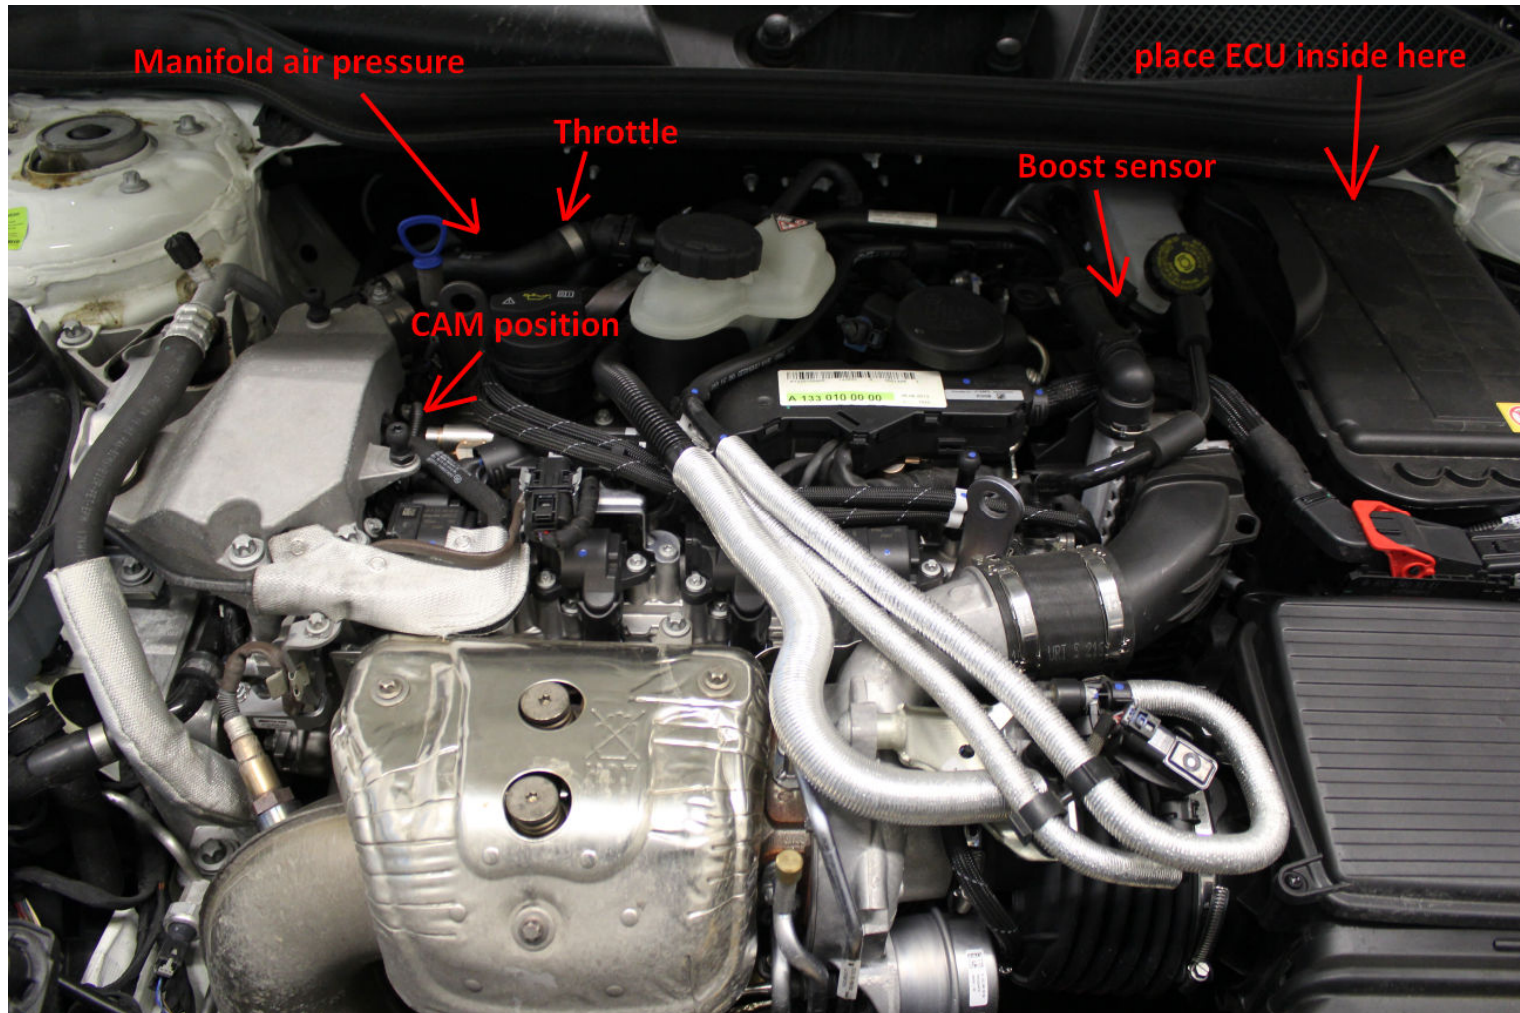

Part list (1/1)

#	description
1	ECU Upgrade Module
1	Wiring Harness

RENNtech ECU Upgrade CLA 45 AMG

Preliminary work before installing RENNtech module:

1. Open the hood.
2. Turn the ignition off!
3. Remove the ignition key!
4. Close and lock all doors!
5. Do **NOT** open any doors while installing the tuning-kit!
6. Wait 5 minutes before beginning the installation!

RENNtech ECU Upgrade CLA 45 AMG

The wiring harness will connect to the following 4 sensor/connectors under the hood

RENNtech ECU Upgrade CLA 45 AMG

Throttle / MAP connector location

RENNtech ECU Upgrade CLA 45 AMG