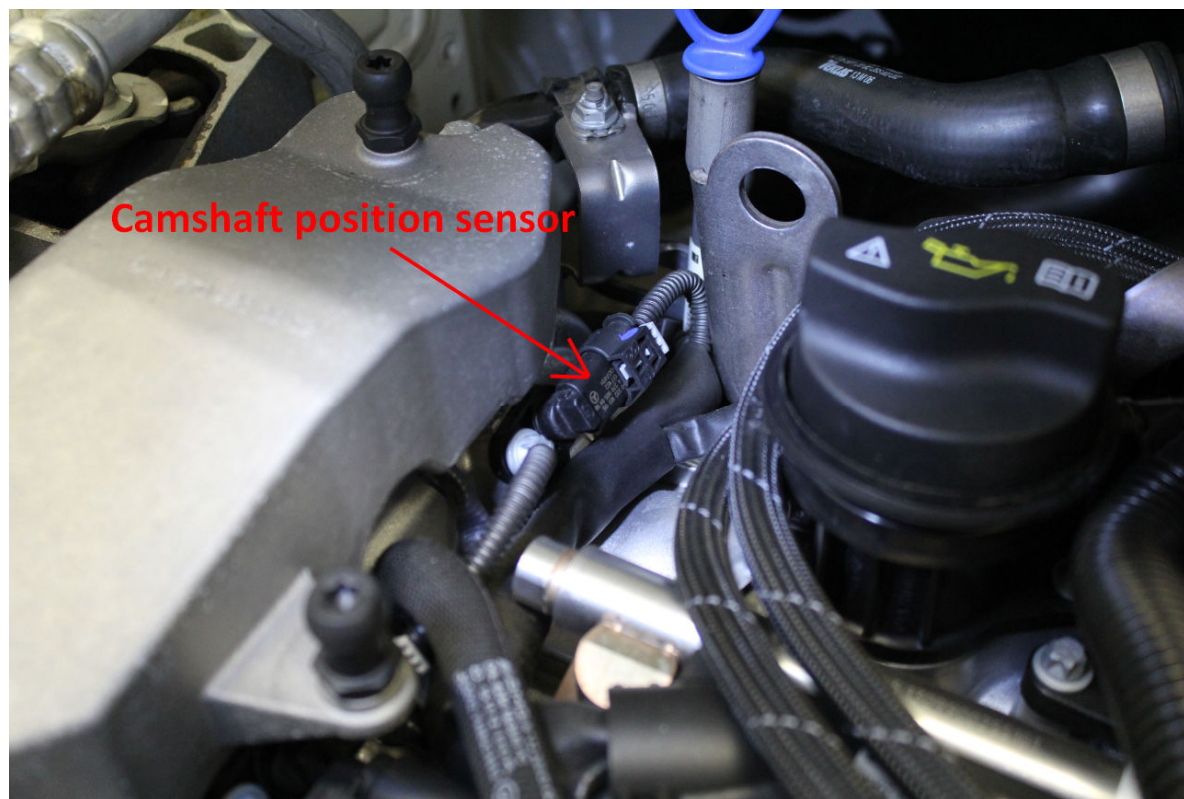

RENNtech ECU Upgrade CLA 45 AMG

The wiring harness will connect to the following 4 sensor/connectors under the hood

RENNtech ECU Upgrade CLA 45 AMG

Throttle / MAP connector location

RENNtech ECU Upgrade CLA 45 AMG

Camshaft position sensor connector location

RENNtech ECU Upgrade CLA 45 AMG

Boost sensor connector location

RENNtech ECU Upgrade CLA 45 AMG

The RENNtech tuning module can be installed in the battery compartment area. We recommend installation under the battery box cover