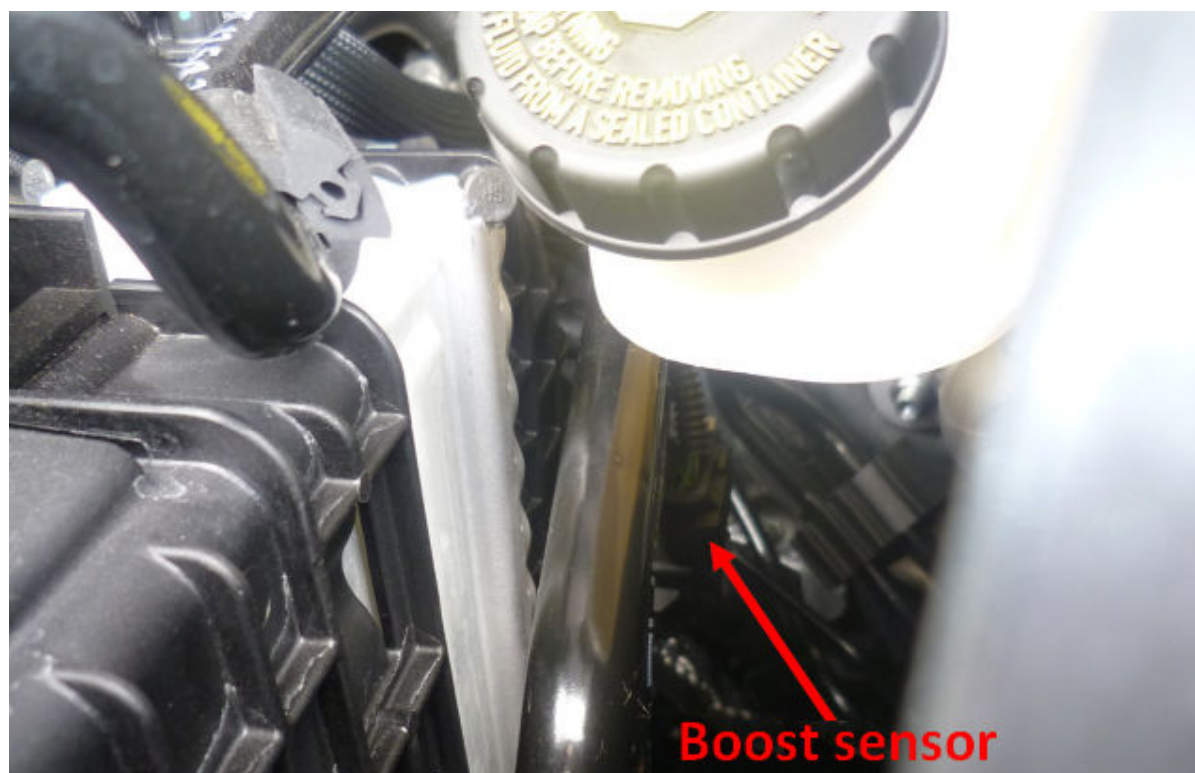

Boost sensor connector location