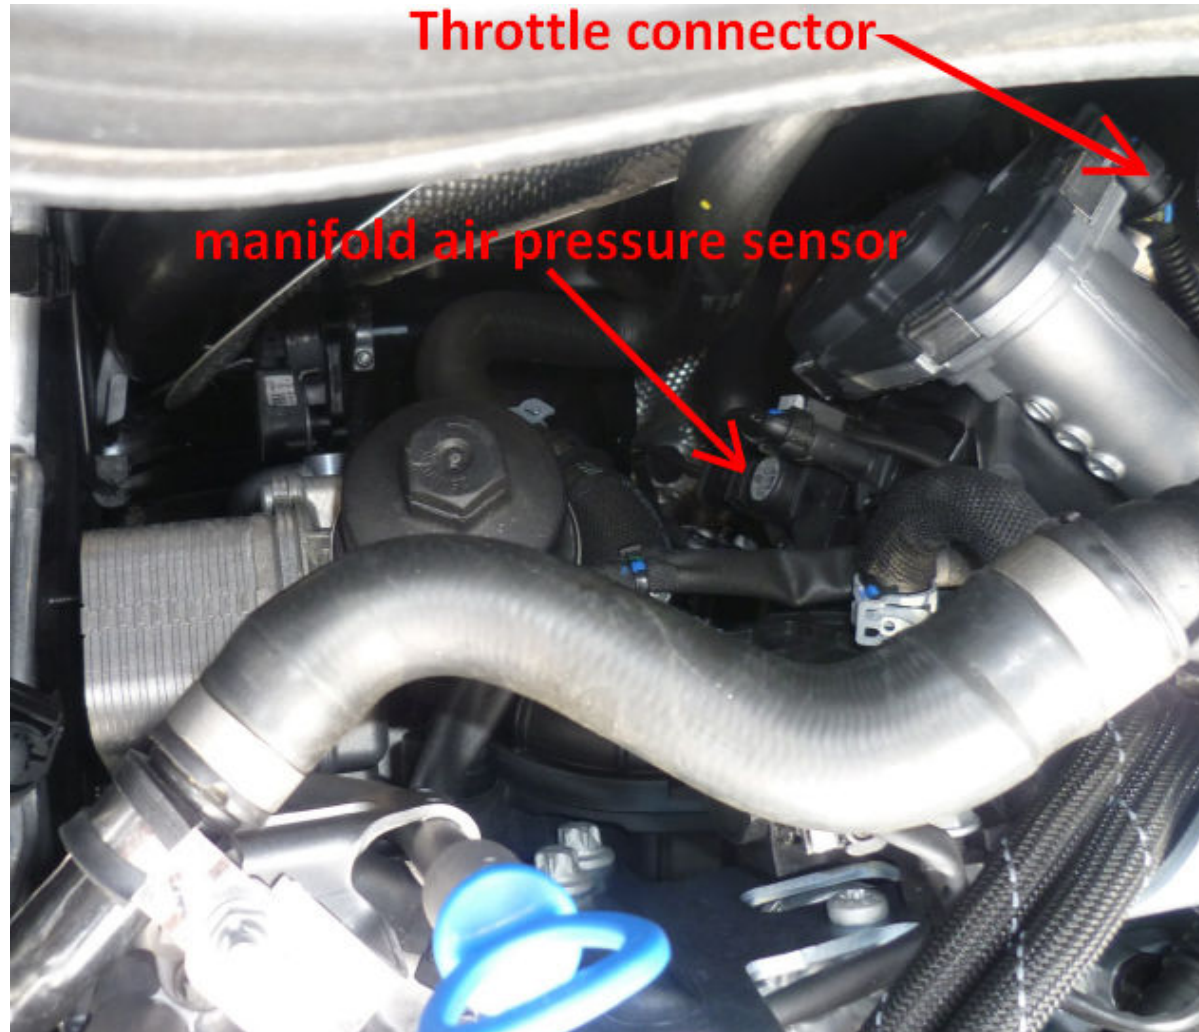

RENNtech ECU Upgrade CLA 45 AMG

The wiring harness will connect to the following 4 sensor/connectors under the hood

RENNtech ECU Upgrade CLA 45 AMG

Throttle / MAP connector location

RENNtech ECU Upgrade CLA 45 AMG